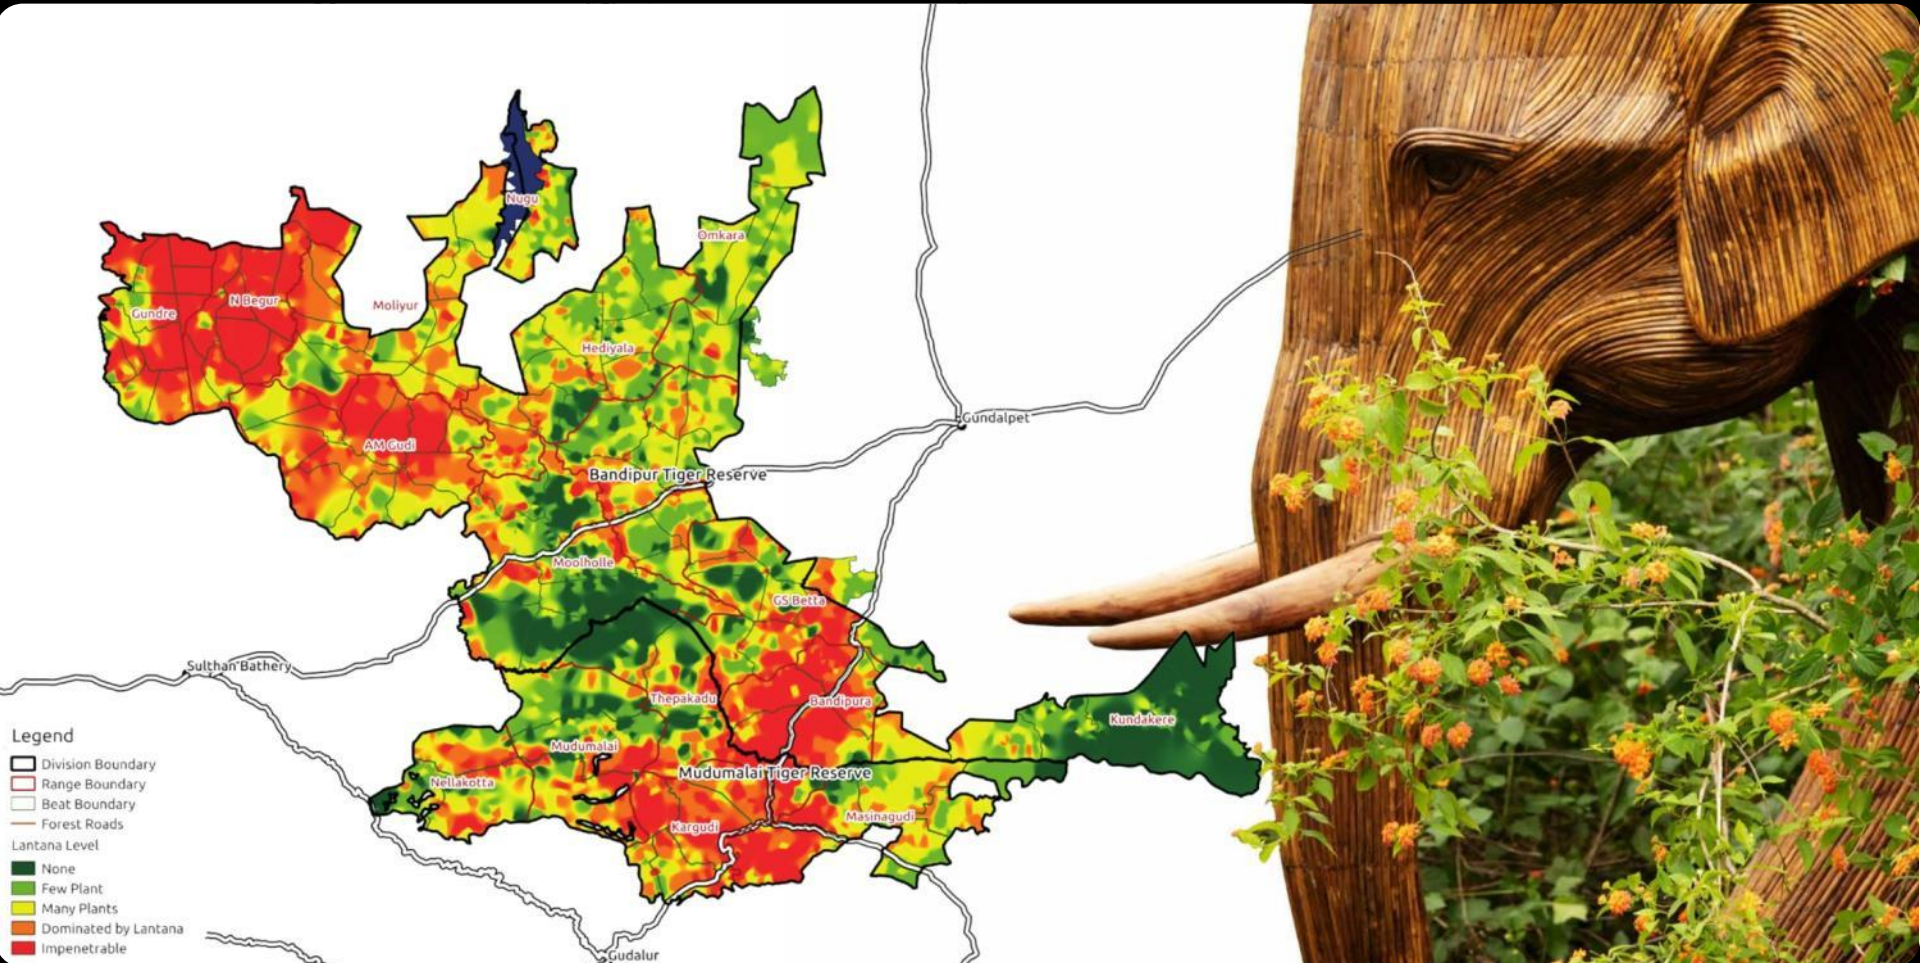

We are heading into the “Anthropocene”, a human-dominated geological epoch, and the narrative has to shift to living well with other beings on earth.

We want the travelling Lantana Elephant herd to tell this story.

Date: October 2016.

Elephants share space with people across 80% of their range, with a long tradition of [tolerance in India](#). Continuing to coexist is vital, and The Shola Trust is identifying individual elephants and studying their varied personalities in how they interact with people in an increasingly more crowded world. Each elephant is modelled on a wild elephant from South India, carrying its story of coexistence with people.

KEY IDENTIFYING FEATURES IN ELEPHANTS

The Lantana Problem

- Lantana, introduced as an ornamental shrub from South America to the British Colonies, is now taking over forests across the world. Its toxins make it inedible for animals, and it suppresses all other plants.
- The Ashoka Trust for Research in Ecology and the Environment (ATREE) developed the technology to make furniture and crafts out of the plant.
- It is now being used to make elephants, slowly clearing the problem from patches of the forests in South India.

The spread of Lantana across South Indian forests

The global Lantana threat

N
↑
0 1000 km

Lantana camara
Probability of occurrence

From:
Bhagwat SA, Breman E,
Thekaekara T, Thornton TF,
Willis KJ (2012) A Battle Lost?
Report on Two Centuries of
Invasion and Management of
Lantana camara L. in Australia,
India and South Africa. PLoS
ONE 7(3): e32407.