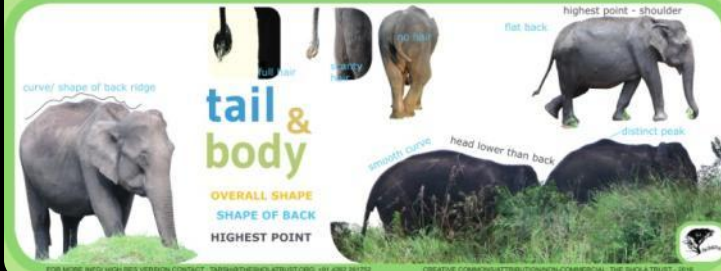

KEY IDENTIFYING FEATURES IN ELEPHANTS